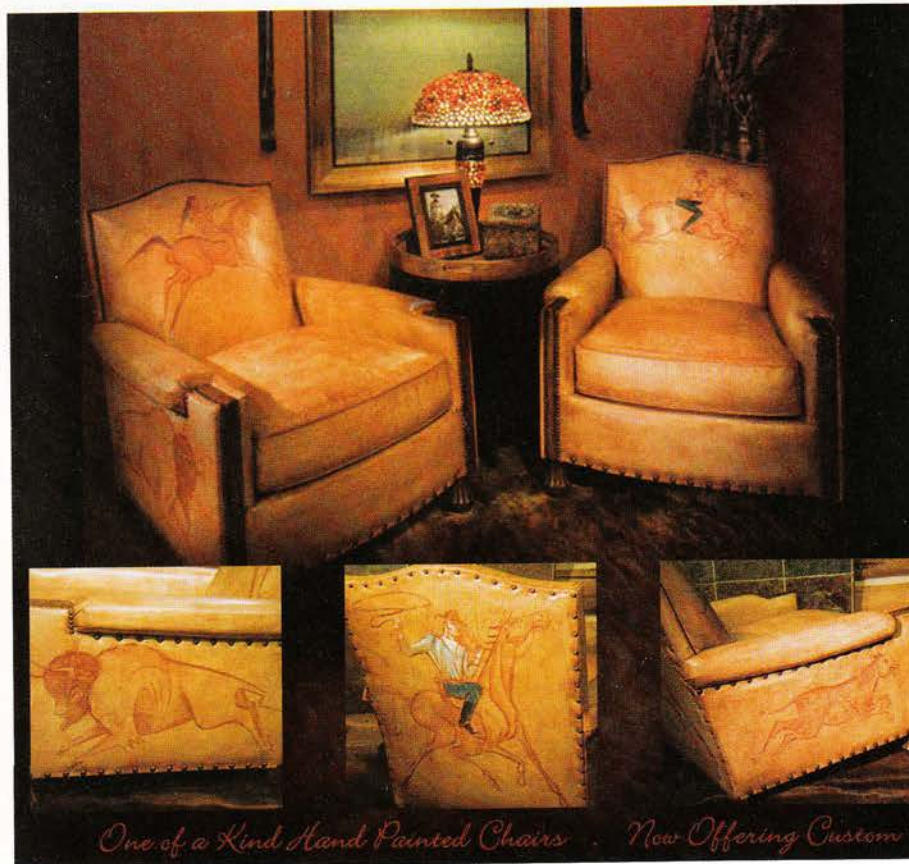

**FOR THE BOYS**

*LEFT: The "son's bedroom" was crisped up with stripes by Pamela Hobbs of Ty Interiors.*

*BELOW: Diana Bryant of db interiors, llc., gave the "son's bathroom" a serious facelift (out with the '80s floral wallpaper and stick-on wall tile).*

deep pink-red set off by soft white trim. It leads into a charmingly vintage bathroom, which had still had the wallpapered walls and ceiling and other dated decor left over from when the home served as a Show House in 1985. A voluptuous pedestal sink that was removed from the home years ago was recently found in a Carmel house, and has been permanently restored. Antique tile and an oversized, Art Deco-tinged mirror play up the retro appeal of the "ladies' room," which was designed by Diana Chastain.